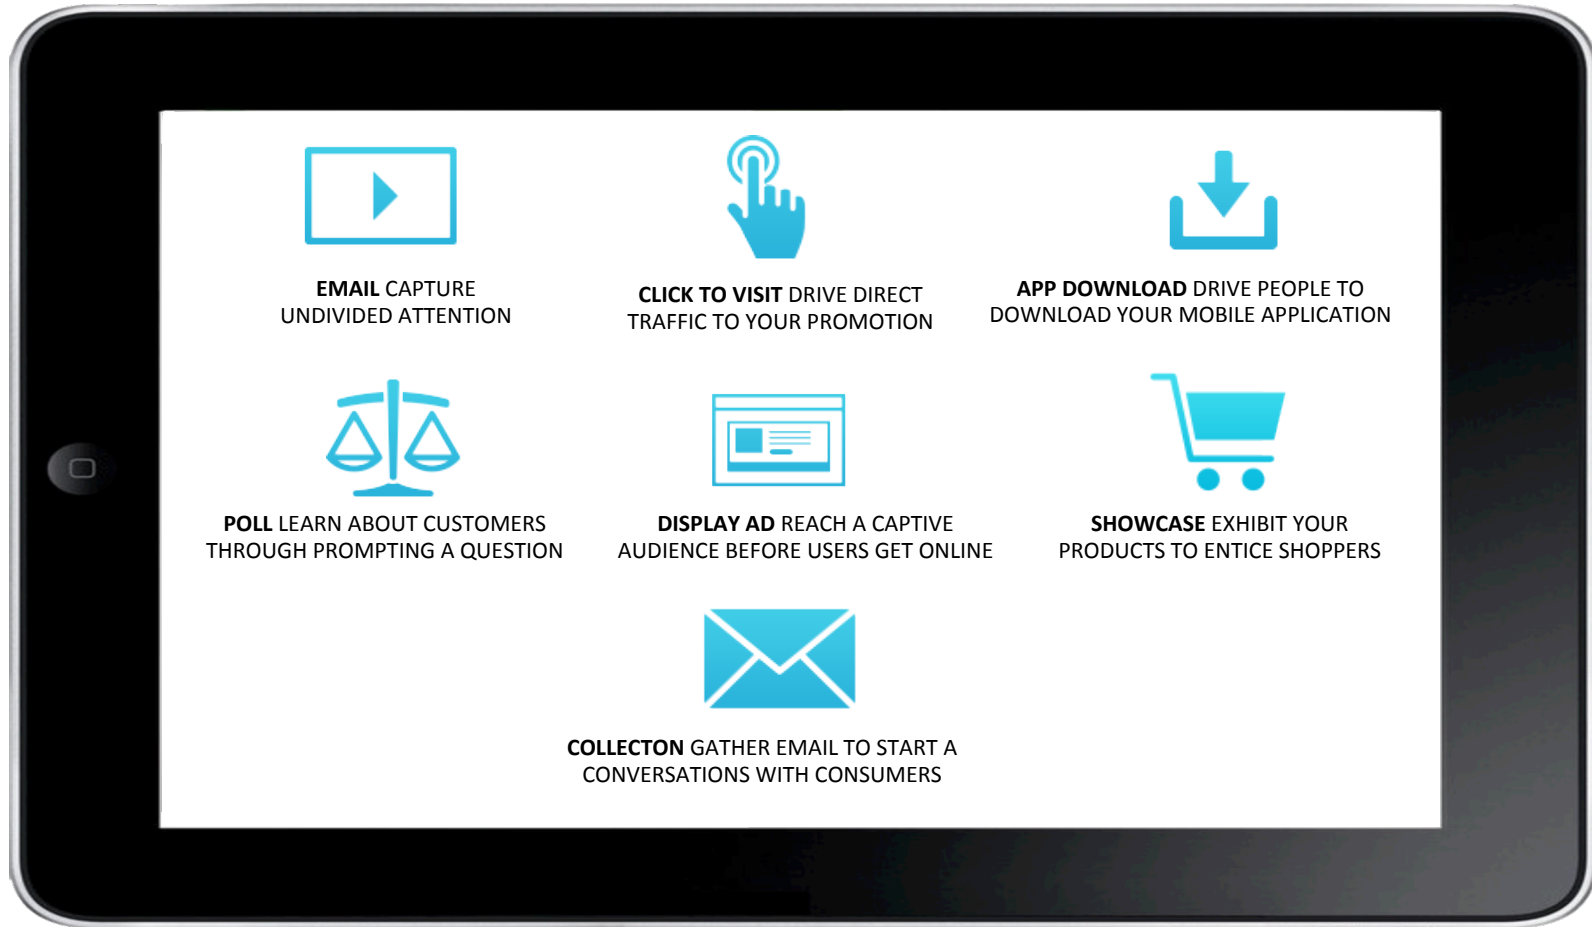

FORMATS

slice

FORMATS SO MANY CREATIVE WAYS TO CAPTIVATE. TRADE FREE WI-FI FOR GUARANTEED ENGAGEMENT